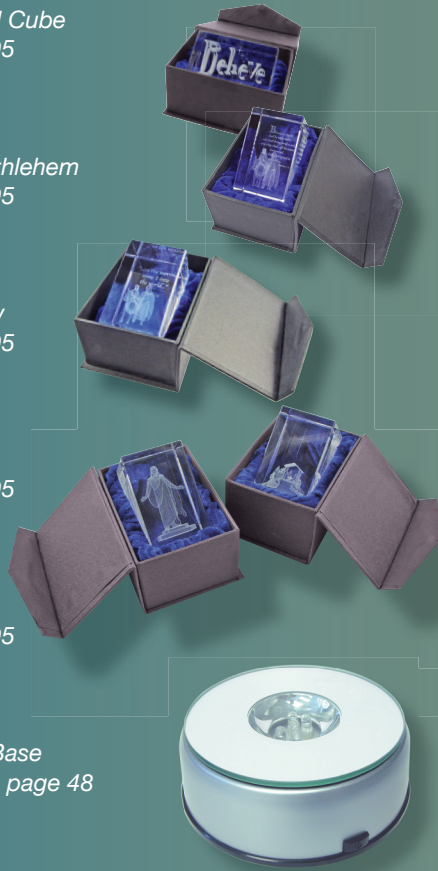

Christmas Product Ideas

Crystal Cubes *see page 47*

Believe Crystal Cube
URC031 \$19.95

Journey to Bethlehem
URC039 \$19.95

On the Morrow
URC042 \$19.95

Nativity
URC012 \$19.95

Christus
URC008 \$19.95

Crystal Cube Base
KDD070 \$9.95 *page 48*

Ornaments *see page 53*

Joy to the World
AGE044 \$9.95

Lighthouse
AGE023 \$8.95

Stable with Star
AGE045 \$7.95

Star
AGE042 \$8.95

Christmas Tree
AGE043 \$7.95

Seek Him
AGE008 \$6.95

Snowflake
AGE046 \$8.95